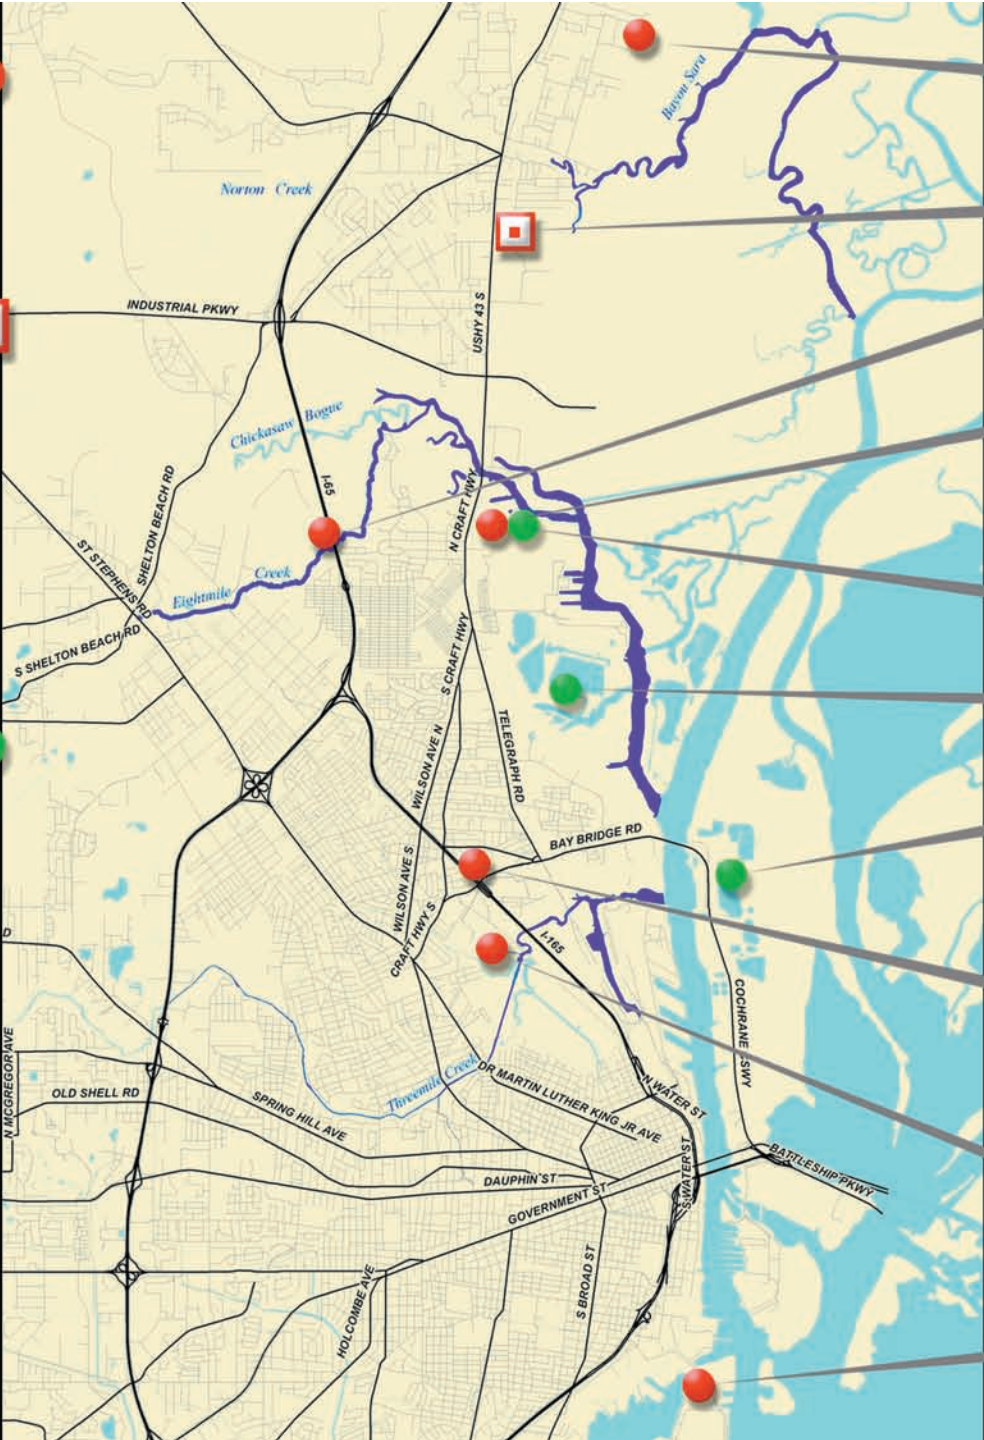

LEGEND

Existing

Future Expansion

Proposed Sites

Tributaries

Satsuma WWTP

Saraland WWTP

Prichard-8 Mile WWTP
(Brooks)

Chickasaw WWTP

Chickasaw

International Paper

Alcoa

Prichard-Grove St
(Morris) WWTP

Smith WWTP
(MAWSS)

Williams WWTP
(MAWSS)