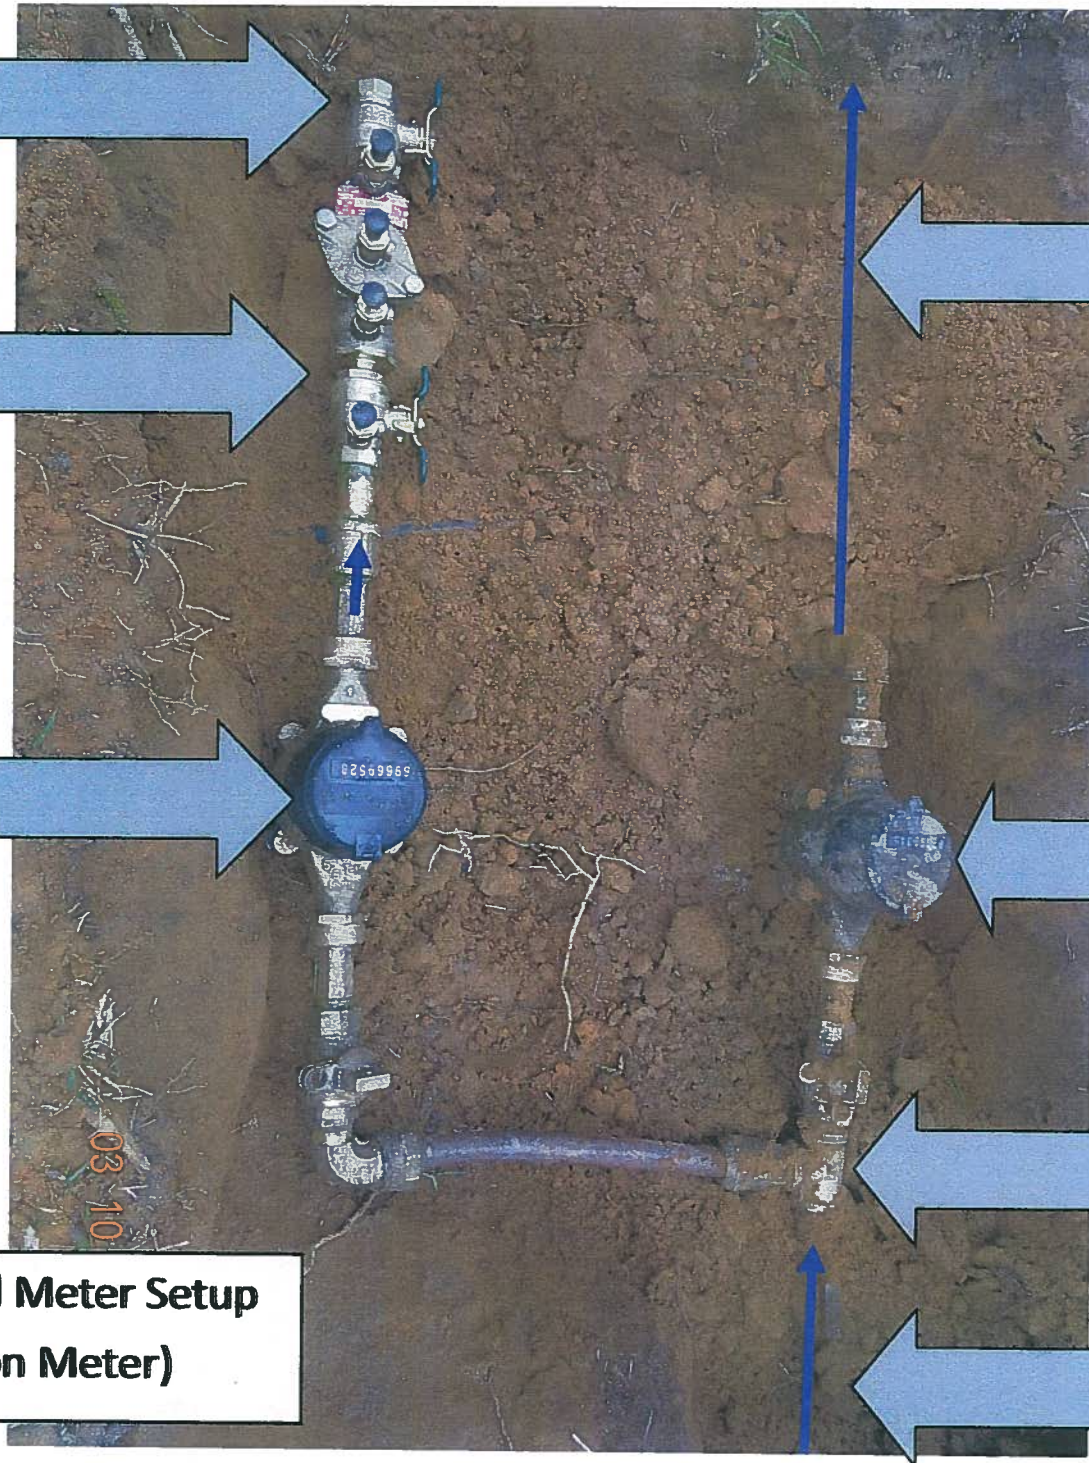

Connect new hose bib or irrigation system here

New Backflow Preventer

New Irrigation Meter

Original Water Line To Residence

Original Domestic Meter that serves residence.

Line cut and connected to line for irrigation meter

Original Water Service Line From Street

**Double Head Meter Setup
(Irrigation Meter)**

New Backflow Preventer

New Irrigation Meter

Original Domestic Meter
that serves residence.

**Double Head Meter Setup
(Irrigation Meter with boxes)**